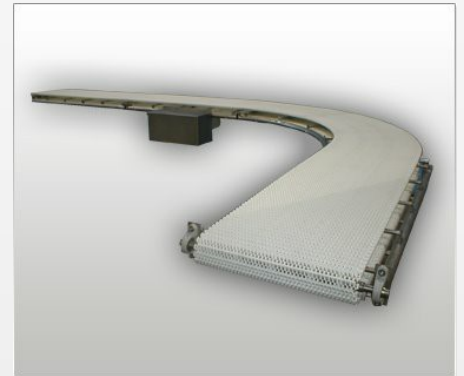

PSG

DESIGN → BUILD → INTEGRATE

90 Degree Center Drive Conveyor

Cost effective conveyor for a broad variety of solutions in many industries

Product Description

- Easily moves products around obstacles
- Belt conveyors are often gentler when moving product
- Flexibility of design allows units to be easily adapted to your conveyor requirements
- Variable speed drives to match line speed
- Adjustable stainless steel guards, heights, eye sensor controls