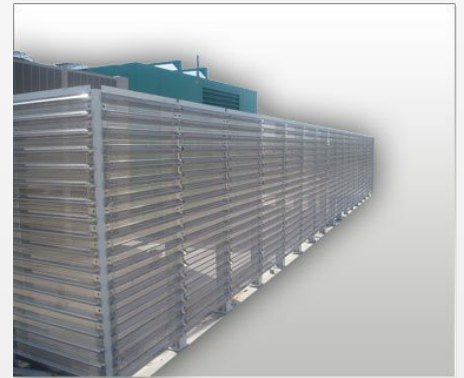

PSG

DESIGN → BUILD → INTEGRATE

Architectural Fence

Architectural Sheet Metal Facades, Fence, Stairways and Railings

Product Description

- Interior and exterior building, wall and column accents
- Custom stairways, entires and handrails
- Bathroom counters, sinks, panels, soffits and partitions
- Decorative light fixtures
- Brushed or polished stainless steel, brass or aluminum