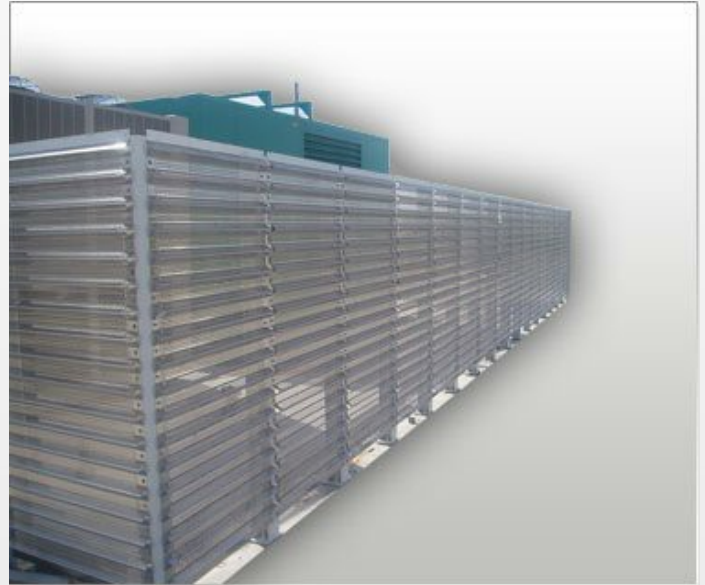

Architectural Fence

Architectural Sheet Metal Facades, Fence, Stairways and Railings

Product Description

- Interior and exterior building, wall and column accents
- Custom stairways, entires and handrails
- Bathroom counters, sinks, panels, soffits and partitions
- Decorative light fixtures
- Brushed or polished stainless steel, brass or aluminum