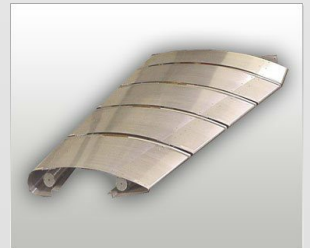

### Related Products

Architectural Fence

Architectural Metal

Architectural Signs

Architectural Metal Designs

**Project Management • Engineers • Fabricators • Installers**

Project Services Group • 2040 Century Center Blvd Suite #10 • Irving TX 75062 • (972) 812-7370 • [sales@psg-dallas.com](mailto:sales@psg-dallas.com)