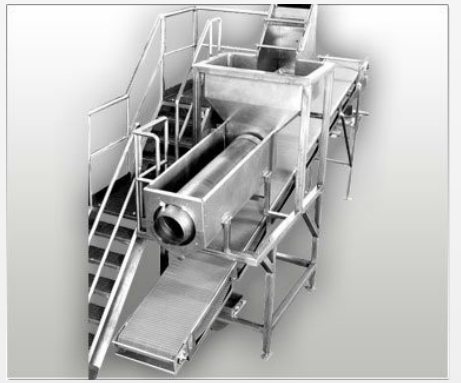

DESIGN → BUILD → INTEGRATE

Corn Wash System

Corn Wash Complex

Product Description

Contact us today to discuss solutions for your project.
sales@psg-dallas.com