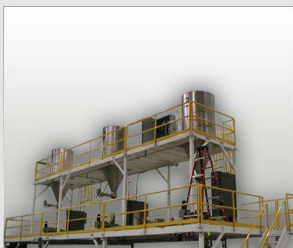

Related Products

Platforms, Mezzanines & Stairways