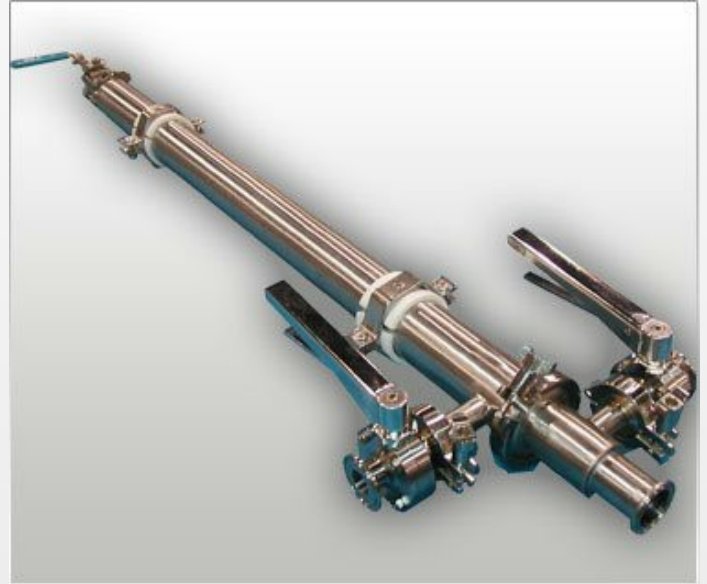

## Drum Washing Wand 1

Washing wand used for clean large drums

### Product Description

- Compact design allows for cleaning drums in locations where it is unreachable by conventional drum cleaning machines
- High pressure wash down capabilities
- Hanger allows for a hanger to hold the wand in place inside the drum while cleaning
- Stainless steel sanitary construction