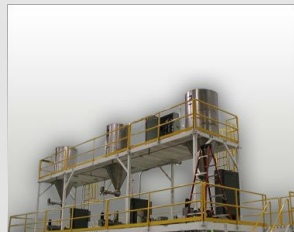

DESIGN → BUILD → INTEGRATE

Ingredient Return C-Frame Conveyor

Ingredient Return C-Frame Conveyor

Product Description

Contact us today to discuss solutions for your project.
sales@psg-dallas.com

Related Products

Tank Farms, Corn Soak Systems

Platforms, Mezzanines & Stairways

Sanitary Process Conveyor

Mixing Use Tank Skid

Project Management • Engineers • Fabricators • Installers

Project Services Group • 2040 Century Center Blvd Suite #10 • Irving TX 75062 • (972) 812-7370 • sales@psg-dallas.com