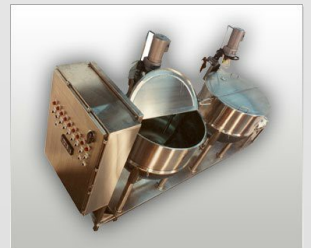

### **Related Products**

Tank Farms, Corn Soak Systems

Platforms, Mezzanines & Stairways

Sanitary Process Conveyor

Mixing Use Tank Skid

**Project Management • Engineers • Fabricators • Installers**

Project Services Group • 2040 Century Center Blvd Suite #10 • Irving TX 75062 • (972) 812-7370 • [sales@psg-dallas.com](mailto:sales@psg-dallas.com)