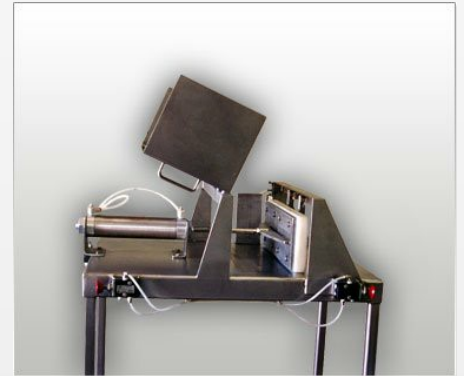

## Meat & Cheese Block Cutter

Evenly slices meat and cheese into smaller sizes or chunks for packaging or process lines

### Product Description

- Creates even slices with uniform thickness
- Ergonomic design simplifies operations and adjustments
- Follows USDA meat and dairy guidelines
- Easy to clean for the food and beverage industry