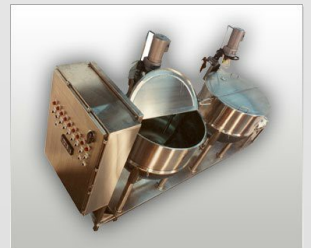

Sanitary Process Conveyor

Mixing Use Tank Skid

Project Management • Engineers • Fabricators • Installers

Project Services Group • 2040 Century Center Blvd Suite #10 • Irving TX 75062 • (972) 812-7370 • sales@psg-dallas.com