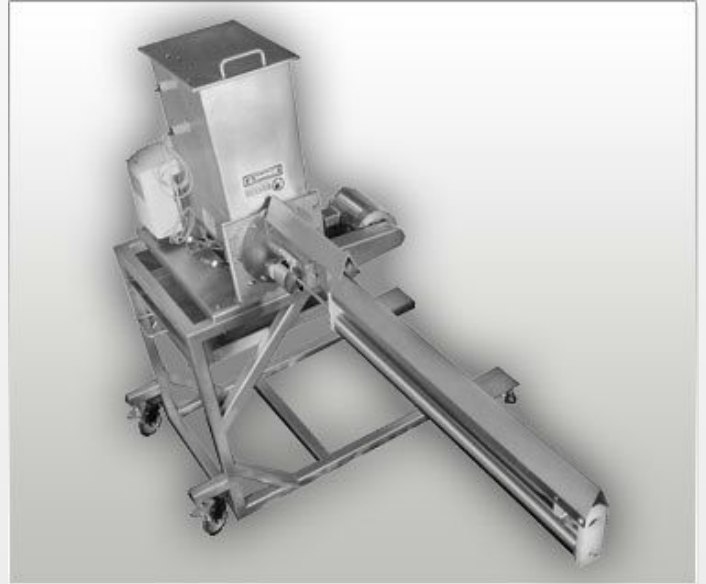

Salt & Seasoning Applicators

Dry Ingredient Dispenser

Product Description

- Seasoning Powder or Salt Application
- Custom Snout / Auger designs for even product distribution
- Easy to clean for Change Over
- Internal Entrometer avoids bridging
- Hopper High / Low Level Switch
- Sanitary design stainless steel construction
- Portable C-Frame or Straddle Frame

Contact us today to discuss solutions for your project.
sales@psg-dallas.com

Related Products

Tank Farms, Corn Soak Systems

Platforms, Mezzanines & Stairways

Sanitary Process Conveyor

Mixing Use Tank Skid

Project Management • Engineers • Fabricators • Installers