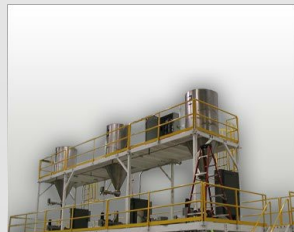

Scale Hopper with Feeder

Scale Hopper with Feeder

Product Description

Contact us today to discuss solutions for your project.
sales@psg-dallas.com

Related Products

Tank Farms, Corn Soak Systems

Platforms, Mezzanines & Stairways

Sanitary Process Conveyor

Mixing Use Tank Skid

Project Management • Engineers • Fabricators • Installers

Project Services Group • 2040 Century Center Blvd Suite #10 • Irving TX 75062 • (972) 812-7370 • sales@psg-dallas.com