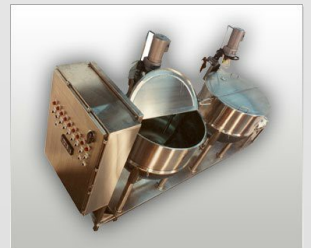

Silo Scale Hopper Infeed Distributor

Silo Scale Hopper Infeed Distributor

Product Description

Contact us today to discuss solutions for your project.
sales@psg-dallas.com

Related Products

Tank Farms, Corn Soak Systems

Platforms, Mezzanines & Stairways

Sanitary Process Conveyor

Mixing Use Tank Skid

Project Management • Engineers • Fabricators • Installers

Project Services Group • 2040 Century Center Blvd Suite #10 • Irving TX 75062 • (972) 812-7370 • sales@psg-dallas.com