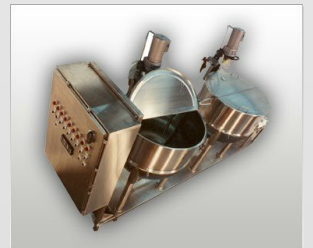

Silo Scale Hopper Infeed Distributor

Silo Scale Hopper Infeed Distributor

Product Description

Contact us today to discuss solutions for your project.
sales@psg-dallas.com

Related Products

Tank Farms, Corn Soak Systems

Platforms, Mezzanines & Stairways

Sanitary Process Conveyor

Mixing Use Tank Skid

Project Management • Engineers • Fabricators • Installers

Project Services Group • 2040 Century Center Blvd Suite #10 • Irving TX 75062 • (972) 812-7370 • sales@psg-dallas.com