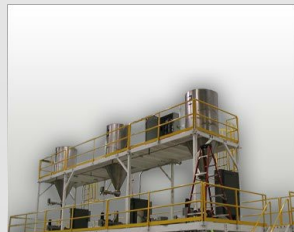

Platforms, Mezzanines & Stairways