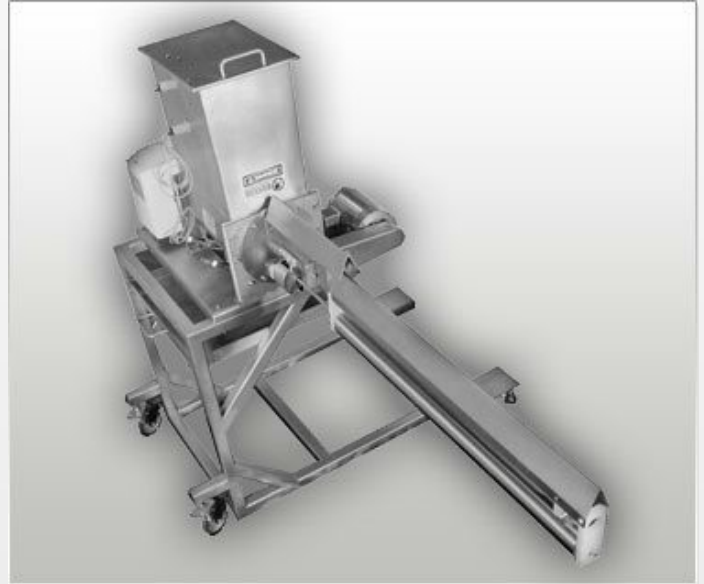

Salt & Seasoning Applicators

Dry Ingredient Dispenser

Product Description

- Seasoning Powder or Salt Application
- Custom Snout / Auger designs for even product distribution
- Easy to clean for Change Over
- Internal Entrometer avoids bridging
- Hopper High / Low Level Switch
- Sanitary design stainless steel construction
- Portable C-Frame or Straddle Frame

Contact us today to discuss solutions for your project.
sales@psg-dallas.com

Related Products

Tank Farms, Corn Soak Systems

Platforms, Mezzanines & Stairways

Sanitary Process Conveyor

Mixing Use Tank Skid

Project Management • Engineers • Fabricators • Installers