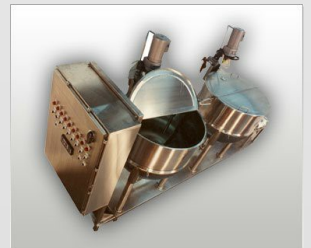

Salt & Seasoning Applicators

Dry Ingredient Dispenser

Product Description

- Seasoning Powder or Salt Application
- Custom Snout / Auger designs for even product distribution
- Easy to clean for Change Over
- Internal Entrometer avoids bridging
- Hopper High / Low Level Switch
- Sanitary design stainless steel construction
- Portable C-Frame or Straddle Frame

Contact us today to discuss solutions for your project.
sales@psg-dallas.com

Related Products

Tank Farms, Corn Soak Systems

Platforms, Mezzanines & Stairways

Sanitary Process Conveyor

Mixing Use Tank Skid

Project Management • Engineers • Fabricators • Installers