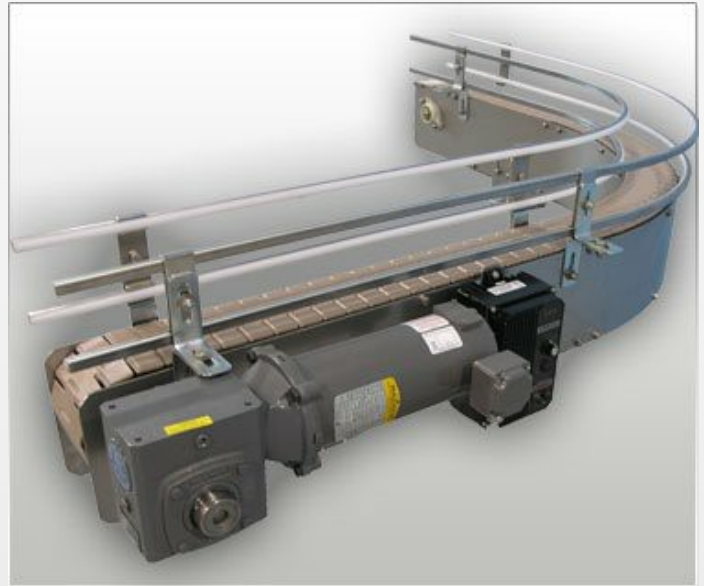

Table Top Radius Conveyors

Versatile and economical conveyor system

Product Description

- Custom designed for a variety of sizes, styles and arrangements
- Engineered for easy sanitation and maintenance
- Ergonomic design simplifies operations and adjustments
- Heavy duty stainless steel construction
- Variable speed drive 120 VAC/90 DC with controllers, fixed speed and variable speed AC motors available
- Durable rails made of UHMW encased in stainless steel